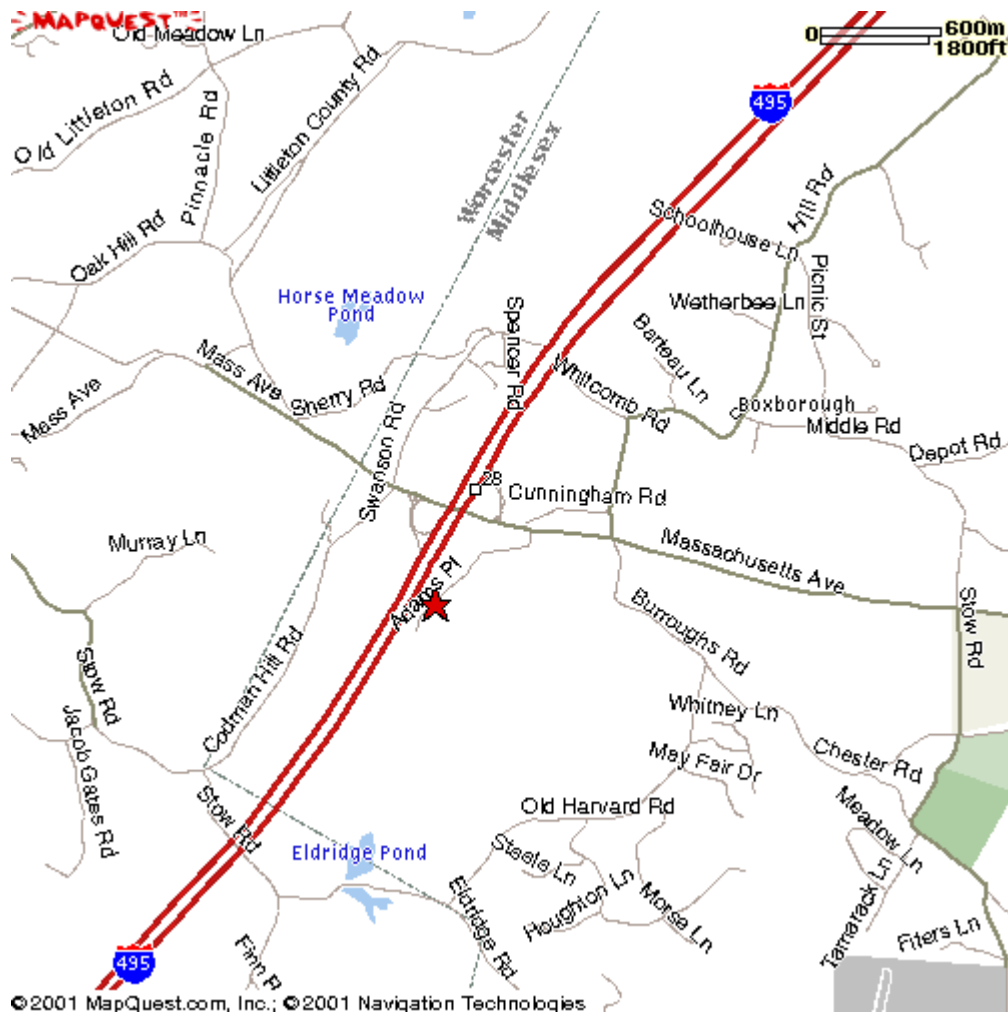

Holiday Inn
242 Adams Place
Boxborough, MA 01719
(978)263-8701
Exit 28, Route 111 East Off Route 495

I-495, EXIT 28 TO ROUTE 111 EAST (MASS AVE.)
YOU WILL SEE SMALL HOLIDAY INN SIGN ON
RIGHT SIDE ABOUT 500 FT. FROM ROUTE 495
EXIT. TAKE RIGHT AND FOLLOW ROAD
AROUND TO THE RIGHT.